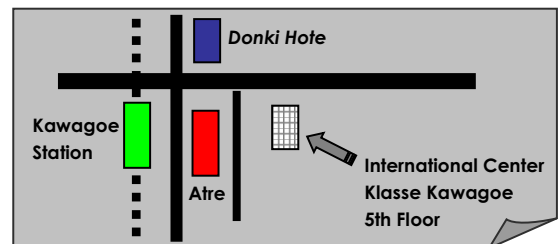

Kawagoe International Center has been reopened since June 1. However, due to the influence of COVID-19, "**Klasse de NIHONGO**" *Japanese language class is all closed for a while.* Please check the following for other services.